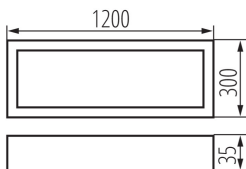

### GENERAL DATA:

**Colour:** white  
**Place of assembly:** ceiling mounted  
**Place of application:** Indoors  
**Minimum distance from the illuminated object:** 0,5m  
**Compatible with a dimmer:** no  
**The product is not suitable to be covered with a heat-insulating material:** yes  
**Length [mm]:** 1200  
**Width [mm]:** 300  
**Height [mm]:** 35  
**Integrated LED light source:** yes

### TECHNICAL DATA:

**Rated voltage [V]:** 220-240 AC  
**Rated frequency [Hz]:** 50  
**Maximum power [W]:** 40  
**Class of protection against electric shock:** I  
**Lampshade material:** plastic  
**Diode type:** LED SMD  
**Luminous flux [lm]:** 4400  
**Colour temperature:** white  
**Correlated colour temperature [K]:** 4000  
**Colour consistency in McAdam ellipses:**  $\leq 3$   
**Colour rendering index:** 80  
**Service life [h]:** 50000  
**Luminous-flux-retention factor at the end of rated service life:** L90B10  
**Number of on/off cycles:**  $\geq 30000$   
**Lighting angle [°]:** X90/Y95  
**Luminous efficiency of the lamp [lm/W]:** 110  
**Ambient temperature range to which the product can be exposed:** 5÷25  
**Shade type:** m-type microprismatic  
**Enclosure material:** Metal  
**Connection type:** Self-clamping block  
**Range of sections of wires used [mm<sup>2</sup>]:** 1,5÷2,5  
**Lamp-heating time [s]:**  $\leq 1$   
**Lamp-ignition time [s]:**  $\leq 0,5$   
**IP class:** 20