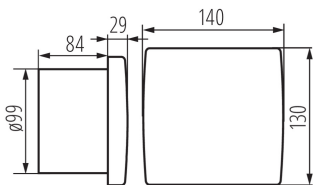

### GENERAL DATA:

**Colour:** silver

**Place of assembly:** Recessed mount in the wall

**Place of application:** Indoors

**Length [mm]:** 140

**Width [mm]:** 101

**Height [mm]:** 130

**Assembly hole [mm]:** Ø100

**Connection type:** Terminal block

**Range of sections of wires used [mm<sup>2</sup>]:** 1

**Sound pressure [dB]:** 39.5

**Air-flow volume rate [m<sup>3</sup>/h]:** 100

**Motor-power consumption [W]:** 19