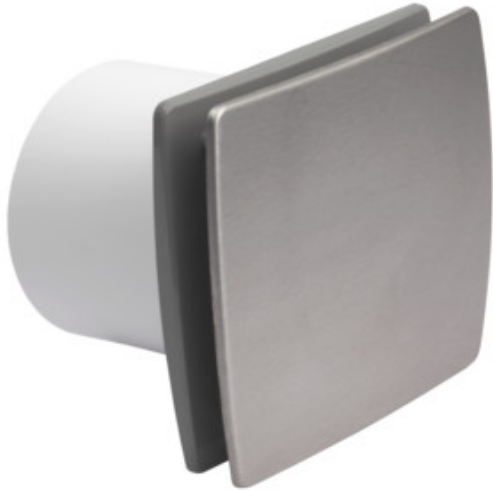

Ducted fan

### GENERAL DATA:

**Colour:** silver

**Place of assembly:** Recessed mount in the wall

**Place of application:** Indoors

**Length [mm]:** 140

**Width [mm]:** 101

**Height [mm]:** 130

**Assembly hole [mm]:** Ø100