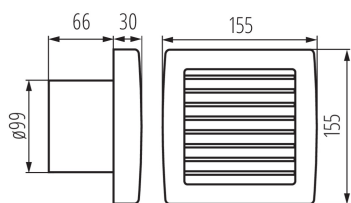

### GENERAL DATA:

**Colour:** silver

**Place of assembly:** Recessed mount in the wall

**Place of application:** Indoors

**Length [mm]:** 155

**Width [mm]:** 96

**Height [mm]:** 155

**Assembly hole [mm]:** Ø100

**Connection type:** Terminal block

**Range of sections of wires used [mm<sup>2</sup>]:** 1

**Sound pressure [dB]:** 39.5

**Air-flow volume rate [m<sup>3</sup>/h]:** 100

**Motor-power consumption [W]:** 19