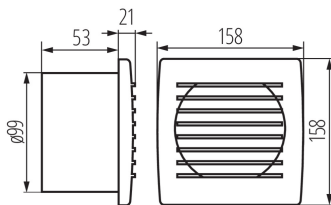

### GENERAL DATA:

**Colour:** white  
**Place of assembly:** Recessed mount in the wall  
**Place of application:** Indoors  
**Time switch:** yes  
**Length [mm]:** 158  
**Width [mm]:** 79  
**Height [mm]:** 158  
**Assembly hole [mm]:** Ø100

### TECHNICAL DATA:

**Rated voltage [V]:** 220-240 AC  
**Rated frequency [Hz]:** 50/60  
**Maximum power [W]:** 19  
**Class of protection against electric shock:** II  
**Engine rotation:** 2550  
**Bearing type:** ball-type  
**Connection type:** Terminal block  
**Range of sections of wires used [mm<sup>2</sup>]:** 1  
**Sound pressure [dB]:** 39.5  
**Air-flow volume rate [m<sup>3</sup>/h]:** 100  
**Motor-power consumption [W]:** 19  
**IP class:** X4  
**Protection class:** II

### ADDITIONAL INFORMATION:

- Product available only to the customers of Kanlux Czech Republic
- Rotation speed: 2550/min
- Efficiency 100m<sup>3</sup>/h
- Noise level 39,5dB (A)
- AERO DK100L, equipped with an indicator light / AERO RK100, equipped with an indicator light, a pull switch and cord with a plug / equipped with an indicator light and a timer