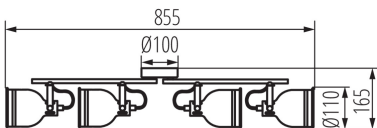

Wall & ceiling lighting fitting

HIGH
quality
finish

MO
DE
RN
design

The new series of Kanlux DERATO luminaires is reminiscent of the RETRO style. These are luminaires in two colors: white and black, which have from 1 to 4 light points. Kanlux DERATO single-point lamps will also successfully fulfill the role of a wall lamp. Large lampshades of these luminaires also offer great possibilities for the use of various light sources with an E14 cap (max 8W). Kanlux DERATO luminaires use a quick mount terminals for convenient and quick installation. An additional advantage is the very wide possibility of directing the lampshade to any place (two rotation axes: 350 and 110 degrees).

GENERAL DATA:

Colour: black / silver

Place of assembly: wall mounted, ceiling mounted

Place of application: Indoors

Minimum distance from the illuminated object : 0,5m

Length [mm]: 855

Width [mm]: 110

Height [mm]: 165

Diameter [mm]: 110

TECHNICAL DATA:

Rated voltage [V]: 220-240 AC

Rated frequency [Hz]: 50

Maximum power [W]: 4x max 8

Class of protection against electric shock : I

Light source included: no

Cap: E14