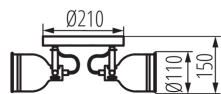

Wall & ceiling lighting fitting

HIGH
quality
finish

MO
DE
RN
design

The new series of Kanlux DERATO luminaires is reminiscent of the RETRO style. These are luminaires in two colors: white and black, which have from 1 to 4 light points. Kanlux DERATO single-point lamps will also successfully fulfill the role of a wall lamp. Large lampshades of these luminaires also offer great possibilities for the use of various light sources with an E14 cap (max 8W). Kanlux DERATO luminaires use a quick mount terminals for convenient and quick installation. An additional advantage is the very wide possibility of directing the lampshade to any place (two rotation axes: 350 and 110 degrees).

GENERAL DATA:

Colour: white / silver

Place of assembly: wall mounted, ceiling mounted

Place of application: Indoors

Minimum distance from the illuminated object : 0,5m

Length [mm]: 428

Width [mm]: 428

Height [mm]: 150