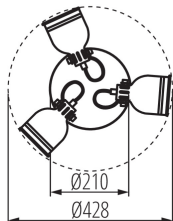

Wall & ceiling lighting fitting

HIGH
quality
finish

MO
DE
RN
design

The new series of Kanlux DERATO luminaires is reminiscent of the RETRO style. These are luminaires in two colors: white and black, which have from 1 to 4 light points. Kanlux DERATO single-point lamps will also successfully fulfill the role of a wall lamp. Large lampshades of these luminaires also offer great possibilities for the use of various light sources with an E14 cap (max 8W). Kanlux DERATO luminaires use a quick mount terminals for convenient and quick installation. An additional advantage is the very wide possibility of directing the lampshade to any place (two rotation axes: 350 and 110 degrees).

GENERAL DATA:

Colour: white / silver

Place of assembly: wall mounted, ceiling mounted

Place of application: Indoors

Minimum distance from the illuminated object : 0,5m

Length [mm]: 428

Width [mm]: 428

Height [mm]: 150

Diameter [mm]: 110

TECHNICAL DATA:

Rated voltage [V]: 220-240 AC

Rated frequency [Hz]: 50

Maximum power [W]: 3x max 8

Class of protection against electric shock : I

Light source included: no

Cap: E14

Ambient temperature range to which the product can be exposed: 5÷25

Enclosure material: aluminum alloy

Connection type: Terminal block

The fixture is movable horizontally [°]: 350

The fixture is movable vertically [°]: 110