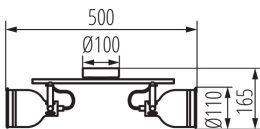

Wall & ceiling lighting fitting

HIGH
quality
finish

MO
DE
RN
design

The new series of Kanlux DERATO luminaires is reminiscent of the RETRO style. These are luminaires in two colors: white and black, which have from 1 to 4 light points. Kanlux DERATO single-point lamps will also successfully fulfill the role of a wall lamp. Large lampshades of these luminaires also offer great possibilities for the use of various light sources with an E14 cap (max 8W). Kanlux DERATO luminaires use a quick mount terminals for convenient and quick installation. An additional advantage is the very wide possibility of directing the lampshade to any place (two rotation axes: 350 and 110 degrees).

GENERAL DATA:

Colour: black / silver

Place of assembly: wall mounted, ceiling mounted

Place of application: Indoors

Minimum distance from the illuminated object : 0,5m

Length [mm]: 500

Width [mm]: 110

Height [mm]: 165

Diameter [mm]: 100

TECHNICAL DATA:

Rated voltage [V]: 220-240 AC

Rated frequency [Hz]: 50

Maximum power [W]: 2x max 8

Class of protection against electric shock : I

Light source included: no

Cap: E14