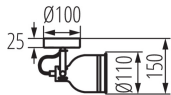

35641 DERATO EL-10 W-SR

Wall & ceiling lighting fitting

HIGH
quality
finish

MO
DE
RN
design

The new series of Kanlux DERATO luminaires is reminiscent of the RETRO style. These are luminaires in two colors: white and black, which have from 1 to 4 light points. Kanlux DERATO single-point lamps will also successfully fulfill the role of a wall lamp. Large lampshades of these luminaires also offer great possibilities for the use of various light sources with an E14 cap (max 8W). Kanlux DERATO luminaires use a quick mount terminals for convenient and quick installation. An additional advantage is the very wide possibility of directing the lampshade to any place (two rotation axes: 350 and 110 degrees).

GENERAL DATA:

Colour: white / silver

Place of assembly: wall mounted, ceiling mounted

Place of application: Indoors

Minimum distance from the illuminated object : 0,5m

TECHNICAL DATA:

Rated voltage [V]: 220-240 AC

Connection type: Terminal block

The fixture is movable horizontally [°]: 350

The fixture is movable vertically [°]: 110

IP class: 20