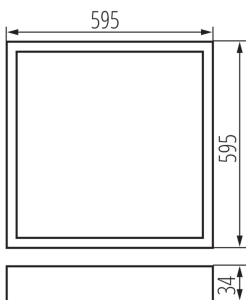

Recessed - Mounted LED Office Fixture

GENERAL DATA:

Colour: black

Place of assembly: Recessed mount in the ceiling

Place of application: Indoors

Minimum distance from the illuminated object: 0,5m

Compatible with a dimmer: no

The product is not suitable to be covered with a heat-insulating material: yes

Length [mm]: 595

Width [mm]: 595

Height [mm]: 34

Integrated LED light source: yes

TECHNICAL DATA:

Rated voltage [V]: 220-240 AC