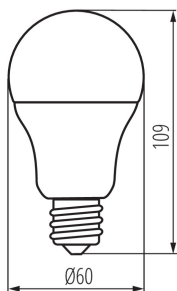

# 31205 A60 N 9,5W E27-NW

LED light source

### GENERAL DATA:

**Colour:** white  
**Lamp designed for decorative lighting:** Not applicable  
**Compatible with a dimmer:** no  
**Width [mm]:** 60  
**Height [mm]:** 109  
**Diameter [mm]:** 60  
**Depth [mm]:** 60

### TECHNICAL DATA:

**Rated voltage [V]:** 220-240 AC  
**Rated frequency [Hz]:** 50  
**Rated power [W]:** 9,5  
**Material:** plastic  
**Lampshade material:** plastic  
**Light source:** A60  
**Diode type:** LED SMD  
**Total rated luminous flux [lm]:** 1050  
**Colour temperature:** white  
**Correlated colour temperature [K]:** 4000  
**Colour consistency in McAdam ellipses:**  $\leq 6$   
**Colour rendering index:** 80  
**Rated lamp-service life [h]:** 15000  
**Number of on/off cycles:**  $\geq 25000$   
**Rated beam angle [°]:** 180  
**Rated light level [°]:** 180  
**Lamp rated current [mA]:** 80  
**Annual power consumption [kWh/1000h]:** 10  
**Ignition time [s]:**  $\leq 0,5$   
**Lamp-heating time to 60% of the full luminous flux [s]:**  
 Negligible  
**Lamp-heating time to 95% [s]:**  $< 2$   
**Lamp premature-failure indicator:**  $< 5\%$  po 1000h  
**Lamp service life factor after the period of 6000h [%]:**  
 $\geq 90$   
**Luminous flux retention factor at the end of rated service life [%]:**  $\geq 70$   
**Luminous flux retention factor after the period of 6000h [%]:**  $\geq 80$   
**Declaration of equality in power rating [W]:** 74  
**Light source shape:** standard