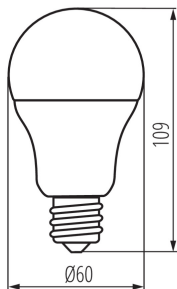

31204 A60 N 9,5W E27-WW

LED light source

GENERAL DATA:

Colour: white
Lamp designed for decorative lighting: Not applicable
Compatible with a dimmer: no
Width [mm]: 60
Height [mm]: 109
Diameter [mm]: 60
Depth [mm]: 60

TECHNICAL DATA:

Rated voltage [V]: 220-240 AC
Rated frequency [Hz]: 50
Rated power [W]: 9,5
Material: plastic
Lampshade material: plastic
Light source: A60
Diode type: LED SMD
Total rated luminous flux [lm]: 1050
Colour temperature: Warm white
Correlated colour temperature [K]: 3000
Colour consistency in McAdam ellipses: ≤ 6
Colour rendering index: 80
Rated lamp-service life [h]: 15000
Number of on/off cycles: ≥ 25000
Rated beam angle [°]: 180
Rated light level [°]: 180
Lamp rated current [mA]: 80
Annual power consumption [kWh/1000h]: 10
Ignition time [s]: $\leq 0,5$
Lamp-heating time to 60% of the full luminous flux [s]:
 Negligible
Lamp-heating time to 95% [s]: < 2
Lamp premature-failure indicator: $< 5\%$ po 1000h
Lamp service life factor after the period of 6000h [%]:
 ≥ 90
Luminous flux retention factor at the end of rated service life [%]: ≥ 70
Luminous flux retention factor after the period of 6000h [%]: ≥ 80
Declaration of equality in power rating [W]: 74
Light source shape: standard