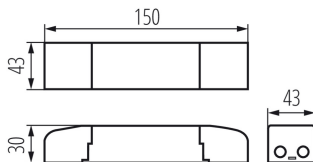

28515 BLINGO DALI SET 38W

LED power supply unit

GENERAL DATA:

Colour: white

Place of application: Indoors

Possibility of installation on a normally flammable surface: yes

Compatible with a dimmer: DALI

TECHNICAL DATA:

Rated voltage [V]: 220-240 AC

Rated frequency [Hz]: 50/60

λ : 0,98

Maximum power [W]: 45

Class of protection against electric shock: II

Material: plastic

Connection type: Terminal block

Range of sections of wires used [mm²]: 0,2-1,5