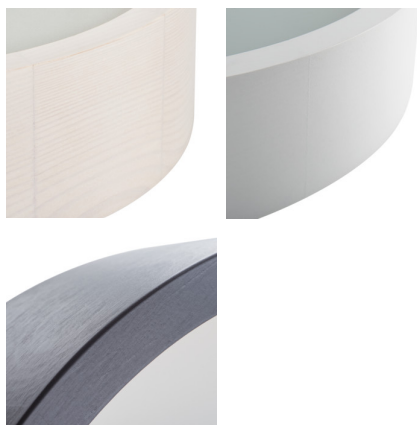

Ceiling light fitting

The original and at the same time stylish round holders - Kanlux JASMIN are characterized by modern and attractive design. The casing of the ceiling light fixture is made of wood and etched (satin) glass which ensures even dispersal of light. The classic combination of wood and glass makes it a very universal lighting solution.

GENERAL DATA:

Colour: golden oak

Place of assembly: wall mounted, ceiling mounted

Place of application: Indoors

Minimum distance from the illuminated object: 0,5m

Possibility of installation on a normally flammable surface: no

The product is not suitable to be installed on a normally flammable surface: yes

The product is not suitable to be covered with a heat-insulating material: yes

Height [mm]: 77

Diameter [mm]: 375

TECHNICAL DATA: