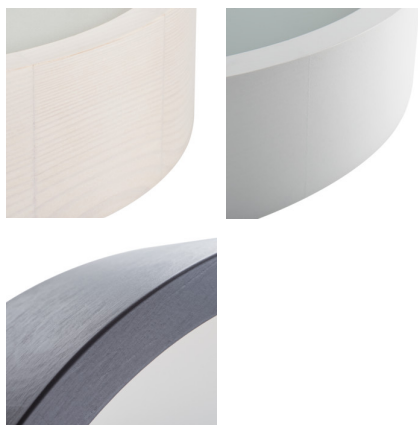

Ceiling light fitting

The original and at the same time stylish round holders - Kanlux JASMIN are characterized by modern and attractive design. The casing of the ceiling light fixture is made of wood and etched (satin) glass which ensures even dispersal of light. The classic combination of wood and glass makes it a very universal lighting solution.

GENERAL DATA:

Colour: golden oak

Place of assembly: wall mounted, ceiling mounted

Place of application: Indoors

Minimum distance from the illuminated object: 0,5m

Possibility of installation on a normally flammable surface: no

The product is not suitable to be installed on a normally flammable surface: yes

The product is not suitable to be covered with a heat-insulating material: yes

Height [mm]: 77

Diameter [mm]: 275

TECHNICAL DATA: