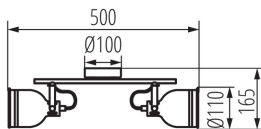

Wall & ceiling lighting fitting

HIGH  
quality  
finish

MO  
DE  
RN  
design

The new series of Kanlux DERATO luminaires is reminiscent of the RETRO style. These are luminaires in two colors: white and black, which have from 1 to 4 light points. Kanlux DERATO single-point lamps will also successfully fulfill the role of a wall lamp. Large lampshades of these luminaires also offer great possibilities for the use of various light sources with an E14 cap (max 8W). Kanlux DERATO luminaires use a quick mount terminals for convenient and quick installation. An additional advantage is the very wide possibility of directing the lampshade to any place (two rotation axes: 350 and 110 degrees).

### GENERAL DATA:

**Colour:** white / silver

**Place of assembly:** wall mounted, ceiling mounted

**Place of application:** Indoors

**Minimum distance from the illuminated object :** 0,5m

**Length [mm]:** 500

**Width [mm]:** 110

**Height [mm]:** 165

**Diameter [mm]:** 100