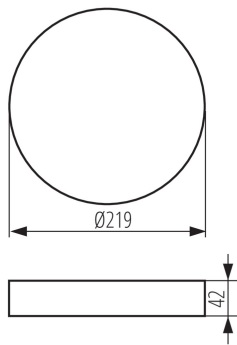

33655 AREL FRAME DO 25W W

Accessory for downlight fittings

GENERAL DATA:

Colour: white

Place of assembly: ceiling mounted

Height [mm]: 42

Diameter [mm]: 219

TECHNICAL DATA:

Enclosure material: plastic

ADDITIONAL INFORMATION:

- Frame for surface mounting of Kanlux AREL LED downlights.