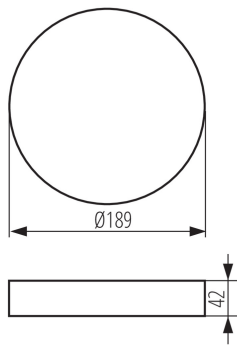

## 33653 AREL FRAME DO 20W W

Accessory for downlight fittings

### GENERAL DATA:

**Colour:** white

**Place of assembly:** ceiling mounted

**Height [mm]:** 42

**Diameter [mm]:** 189