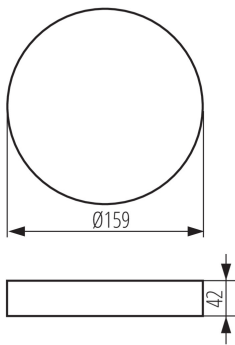

33651 AREL FRAME DO 14W W

Accessory for downlight fittings

GENERAL DATA:

Colour: white

Place of assembly: ceiling mounted

Height [mm]: 42

Diameter [mm]: 159

TECHNICAL DATA:

Enclosure material: plastic

ADDITIONAL INFORMATION:

- Frame for surface mounting of Kanlux AREL LED downlights.