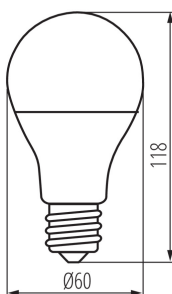

33641 S A60 9W E27 RGBCCT

LED light source

A modern home is a smart and functional home. The bulbs from the Kanlux SMART series are designed in such a way as to enable the transformation of every home into a modern one. You can control them through a mobile app, via Wi-Fi or Bluetooth. Kanlux SMART bulbs have the following functions: dimming, smooth change of light colour (CCT) and colour (RGB), which you can choose from a palette of 16 million colours. With features such as schedules, biorhythm and grouping with other SMART devices, you can successfully adjust the light in your home to your lifestyle.

For even greater comfort of use, you can control Kanlux SMART bulbs by voice command (Google Assistant/Alexa).

GENERAL DATA:

Colour: white

Compatible with a dimmer: no

Width [mm]: 60

Height [mm]: 118

Diameter [mm]: 60

Depth [mm]: 60

TECHNICAL DATA:

Rated voltage [V]: 220-240 AC

Rated frequency [Hz]: 50

Rated power [W]: 9

Light source: A60

Diode type: LED SMD

Total rated luminous flux [lm]: 806

Colour temperature: Warm white, white, cold white, RGB

Correlated colour temperature [K]: 2700-6500

Colour consistency in McAdam ellipses: ≤ 6

Colour rendering index: 80

Rated lamp-service life [h]: 15000

Number of on/off cycles: ≥ 25000

Rated beam angle [°]: 180

Annual power consumption [kWh/1000h]: 9

Luminous efficiency of the lamp [lm/W]: 90

Lamp-heating time to 60% of the full luminous flux [s]:
Negligible

Lamp-heating time to 95% [s]: < 2

Lamp premature-failure indicator: $< 5\%$ po 1000h

Lamp service life factor after the period of 6000h [%]:
 ≥ 90

Luminous flux retention factor after the period of 6000h [%]: ≥ 80

Declaration of equality in power rating [W]: 60