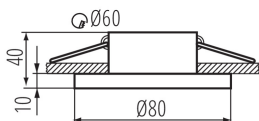

Ring for spotlight fittings

IP
44/20

Kanlux FLINI are ceiling luminaires dedicated for bathrooms and rooms with increased humidity. Thanks to their design, they are resistant to moisture (IP44). Kanlux FLINI are available in two shapes - round and square. You can choose between matt white or matt black. Two such universal colours will allow us to match these lamps to almost any interior. .

GENERAL DATA:

Colour: white

Place of assembly: Recessed mount in the ceiling

Place of application: Indoors

Minimum distance from the illuminated object: 0,5m

Decorative ring without a ceramic frame: yes

Replaceable light source: yes

The product is not suitable to be covered with a heat-insulating material: yes

Light source included: no

Height [mm]: 50

Diameter [mm]: 80

Assembly hole [mm]: Ø60

TECHNICAL DATA:

Rated voltage [V]: 12 AC; 12 DC; 220-240 AC

Maximum power [W]: max 10

Class of protection against electric shock: II/III

Light source: MR16/PAR16

Cap: Gx5,3/GU10

The fixture is adapted to the light sources of the following energy classes: A++,A+,A

Enclosure material: aluminum alloy

Lighting-fixture angle regulation: none

IP class: 44/20