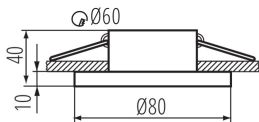

33122 FLINI IP44 DSO-B

Ring for spotlight fittings

IP
44/20

Kanlux FLINI are ceiling luminaires dedicated for bathrooms and rooms with increased humidity. Thanks to their design, they are resistant to moisture (IP44). Kanlux FLINI are available in two shapes - round and square. You can choose between matt white or matt black. Two such universal colours will allow us to match these lamps to almost any interior. .

GENERAL DATA:

Colour: black

Place of assembly: Recessed mount in the ceiling

Place of application: Indoors

Minimum distance from the illuminated object: 0,5m

Decorative ring without a ceramic frame: yes

Replaceable light source: yes

The product is not suitable to be covered with a heat-insulating material: yes

Light source included: no

Height [mm]: 50

Diameter [mm]: 80

Assembly hole [mm]: Ø60

TECHNICAL DATA:

Rated voltage [V]: 12 AC; 12 DC; 220-240 AC

Maximum power [W]: max 10

Class of protection against electric shock: II/III

Light source: MR16/PAR16

Cap: Gx5,3/GU10

The fixture is adapted to the light sources of the following energy classes: A++,A+,A

Enclosure material: aluminum alloy

Lighting-fixture angle regulation: none

IP class: 44/20