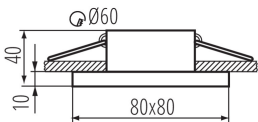

33121 FLINI IP44 DSL-W

Ring for spotlight fittings

IP
44/20

Kanlux FLINI are ceiling luminaires dedicated for bathrooms and rooms with increased humidity. Thanks to their design, they are resistant to moisture (IP44). Kanlux FLINI are available in two shapes - round and square. You can choose between matt white or matt black. Two such universal colours will allow us to match these lamps to almost any interior. .

GENERAL DATA:

Colour: white

Place of assembly: Recessed mount in the ceiling

Place of application: Indoors

Minimum distance from the illuminated object: 0,5m

Decorative ring without a ceramic frame: yes

Replaceable light source: yes

The product is not suitable to be covered with a heat-insulating material: yes

Light source included: no

Length [mm]: 80

Width [mm]: 80

Height [mm]: 50

Assembly hole [mm]: Ø60

TECHNICAL DATA:

Rated voltage [V]: 12 AC; 12 DC; 220-240 AC

Maximum power [W]: max 10

Class of protection against electric shock: II/III

Light source: MR16/PAR16

Cap: Gx5,3/GU10

The fixture is adapted to the light sources of the following energy classes: A++,A+,A

Enclosure material: aluminum alloy

Lighting-fixture angle regulation: none

IP class: 44/20