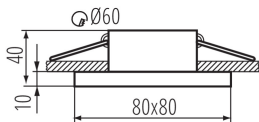

33120 FLINI IP44 DSL-B

Ring for spotlight fittings

IP
44/20

Kanlux FLINI are ceiling luminaires dedicated for bathrooms and rooms with increased humidity. Thanks to their design, they are resistant to moisture (IP44). Kanlux FLINI are available in two shapes - round and square. You can choose between matt white or matt black. Two such universal colours will allow us to match these lamps to almost any interior. .

GENERAL DATA:

Colour: black

Place of assembly: Recessed mount in the ceiling

Place of application: Indoors

Minimum distance from the illuminated object: 0,5m

Decorative ring without a ceramic frame: yes

Replaceable light source: yes

The product is not suitable to be covered with a heat-insulating material: yes

Light source included: no

Length [mm]: 80

Width [mm]: 80

Height [mm]: 50

Assembly hole [mm]: Ø60

TECHNICAL DATA:

Rated voltage [V]: 12 AC; 12 DC; 220-240 AC

Maximum power [W]: max 10

Class of protection against electric shock: II/III

Light source: MR16/PAR16

Cap: Gx5,3/GU10

The fixture is adapted to the light sources of the following energy classes: A++,A+,A

Enclosure material: aluminum alloy

Lighting-fixture angle regulation: none

IP class: 44/20