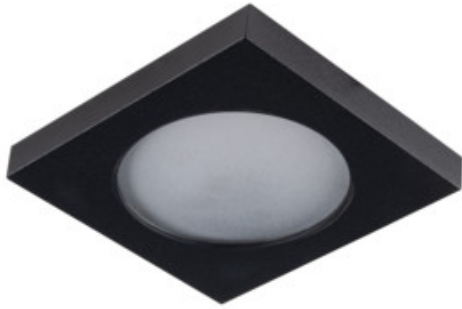

33120 FLINI IP44 DSL-B

Ring for spotlight fittings

IP
44/20

Kanlux FLINI are ceiling luminaires dedicated for bathrooms and rooms with increased humidity. Thanks to their design, they are resistant to moisture (IP44). Kanlux FLINI are available in two shapes - round and square. You can choose between matt white or matt black. Two such universal colours will allow us to match these lamps to almost any interior. .

GENERAL DATA:

Colour: black

Place of assembly: Recessed mount in the ceiling

Place of application: Indoors

Minimum distance from the illuminated object: 0,5m

Decorative ring without a ceramic frame: yes

Replaceable light source: yes

The product is not suitable to be covered with a heat-insulating material: yes

Light source included: no

Length [mm]: 80

Width [mm]: 80

Height [mm]: 50

Assembly hole [mm]: Ø60

TECHNICAL DATA:

Rated voltage [V]: 12 AC; 12 DC; 220-240 AC

Maximum power [W]: max 10

Class of protection against electric shock: II/III

Light source: MR16/PAR16

Cap: Gx5,3/GU10

The fixture is adapted to the light sources of the following energy classes: A++,A+,A

Enclosure material: aluminum alloy