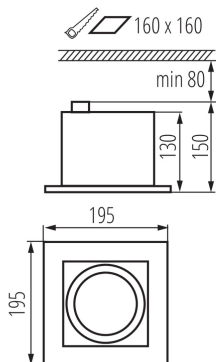

32931 MATEO ES DLP-150-W

Downlight fitting

Kanlux MATEO ES is an elegant ceiling luminaire which can be matched with the spectacular Kanlux ES-111 bulbs. The luminaire body is made of steel and finished in matt black. You can choose between black or white lamp finish. Thanks to angle adjustment, you can direct the light to a selected point.

GENERAL DATA:

Colour: white

Place of assembly: Recessed mount in the ceiling

Place of application: Indoors

Minimum distance from the illuminated object: 0,5m

Replaceable light source: yes

Light source included: no

Length [mm]: 195

Width [mm]: 195

Height [mm]: 150

Assembly hole [mm]: 160x160

TECHNICAL DATA:

Rated voltage [V]: 220-240 AC

Rated frequency [Hz]: 50

Maximum power [W]: max 25

Class of protection against electric shock: II

Light source: ES-111

Cap: GU10

Ambient temperature range to which the product can be exposed: 5÷25

The fixture is adapted to the light sources of the following energy classes: A++,A+,A

Enclosure material: aluminum alloy

Connection type: Bolt terminal block

Range of sections of wires used [mm²]: 1,5

Lighting-fixture angle regulation: in two axes

Lighting-fixture angle regulation [°]: 65/35

IP class: 20