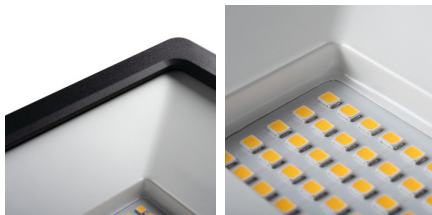

31181 GRUN v3 LED-20-B

LED floodlight

GENERAL DATA:

Colour: black
Place of assembly: wall mounted, ceiling mounted
Place of application: for industrial applications
Minimum distance from the illuminated object: 0,5m
Compatible with a dimmer: no
Width [mm]: 114
Height [mm]: 95
Depth [mm]: 33
Integrated LED light source: yes

TECHNICAL DATA:

Rated voltage [V]: 220-240 AC
Rated frequency [Hz]: 50
Class of protection against electric shock: I
Diode type: LED SMD
Luminous flux [lm]: 1800
Colour temperature: white
Correlated colour temperature [K]: 4000
Colour consistency in McAdam ellipses: ≤6
Colour rendering index: 80
Service life [h]: 20000
Number of on/off cycles: ≥15000
Ambient temperature range to which the product can be exposed: -15÷35
Enclosure material: aluminum alloy, plastic
Protective glass material: Tempered glass
Extension-arm material: steel
Connection type: Free cable ends
Wire diameter [mm²]: 1
Reflector type: symmetrical
Lamp-heating time [s]: ≤0,5
Lamp-ignition time [s]: ≤0,5
The fixture is movable vertically [°]: 180
IP class: 65

31181 GRUN v3 LED-20-B

LED floodlight