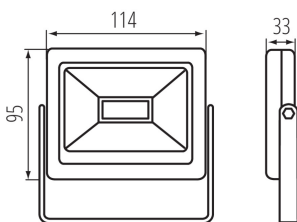

31181 GRUN v3 LED-20-B

LED floodlight

GENERAL DATA:

Colour: black
Place of assembly: wall mounted, ceiling mounted
Place of application: for industrial applications
Minimum distance from the illuminated object: 0,5m
Compatible with a dimmer: no
Width [mm]: 114
Height [mm]: 95
Depth [mm]: 33
Integrated LED light source: yes

TECHNICAL DATA:

Rated voltage [V]: 220-240 AC
Rated frequency [Hz]: 50
Class of protection against electric shock: I
Diode type: LED SMD
Luminous flux [lm]: 1800
Colour temperature: white
Correlated colour temperature [K]: 4000
Colour consistency in McAdam ellipses: ≤6
Colour rendering index: 80
Service life [h]: 20000
Number of on/off cycles: ≥15000
Ambient temperature range to which the product can be exposed: -15÷35
Enclosure material: aluminum alloy, plastic
Protective glass material: Tempered glass
Extension-arm material: steel
Connection type: Free cable ends
Wire diameter [mm²]: 1
Reflector type: symmetrical
Lamp-heating time [s]: ≤0,5
Lamp-ignition time [s]: ≤0,5
The fixture is movable vertically [°]: 180
IP class: 65