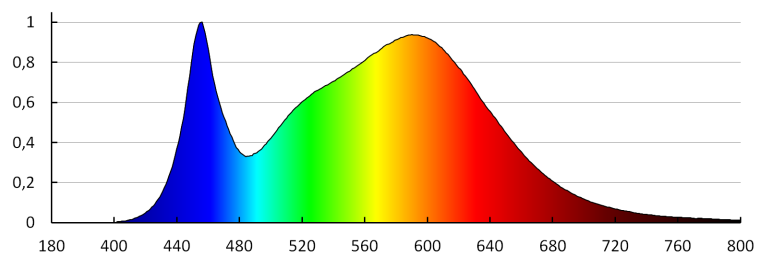

31181 GRUN v3 LED-20-B

LED floodlight

GENERAL DATA:

Colour: black
Place of assembly: wall mounted, ceiling mounted
Place of application: for industrial applications
Minimum distance from the illuminated object: 0,5m
Compatible with a dimmer: no
Width [mm]: 114
Height [mm]: 95
Depth [mm]: 33
Integrated LED light source: yes

TECHNICAL DATA:

Rated voltage [V]: 220-240 AC
Rated frequency [Hz]: 50
Class of protection against electric shock: I
Diode type: LED SMD
Luminous flux [lm]: 1800
Colour temperature: white
Correlated colour temperature [K]: 4000
Colour consistency in McAdam ellipses: ≤6
Colour rendering index: 80
Service life [h]: 20000
Number of on/off cycles: ≥15000
Ambient temperature range to which the product can be exposed: -15÷35
Enclosure material: aluminum alloy, plastic
Protective glass material: Tempered glass
Extension-arm material: steel
Connection type: Free cable ends
Wire diameter [mm²]: 1
Reflector type: symmetrical
Lamp-heating time [s]: ≤0,5
Lamp-ignition time [s]: ≤0,5
The fixture is movable vertically [°]: 180
IP class: 65