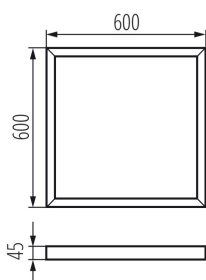

Surface-mounted frame

### GENERAL DATA:

**Colour:** white

**Place of assembly:** ceiling mounted

**Length [mm]:** 600

**Width [mm]:** 600

**Height [mm]:** 45