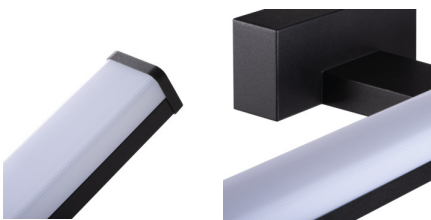

## 26685 ASTEN IP44 15W-NW-B

Wall-mounted LED light fitting, IP44

Kanlux ASTEN LED is a linear wall luminaire to be used in places with increased humidity (IP44). You can easily mount it above the bathroom mirror. The lamp has a built-in light source based on SMD LED diodes, which lifetime is at least 25,000 hours.

### GENERAL DATA:

**Colour:** white / black

**Place of assembly:** wall mounted

**Place of application:** Indoors

**Minimum distance from the illuminated object:** 0,1m

**Compatible with a dimmer:** no

**Replaceable light source:** no

**Fixture lighting direction:** down

**Length [mm]:** 900

**Width [mm]:** 100

**Height [mm]:** 41

**Integrated LED light source:** yes