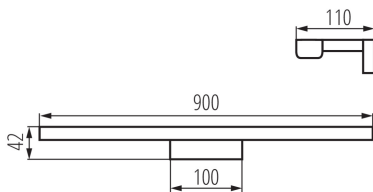

26685 ASTEN IP44 15W-NW-B

Wall-mounted LED light fitting, IP44

Kanlux ASTEN LED is a linear wall luminaire to be used in places with increased humidity (IP44). You can easily mount it above the bathroom mirror. The lamp has a built-in light source based on SMD LED diodes, which lifetime is at least 25,000 hours.

GENERAL DATA:

Colour: white / black

Place of assembly: wall mounted

Place of application: Indoors

Minimum distance from the illuminated object: 0,1m

Compatible with a dimmer: no

Replaceable light source: no

Fixture lighting direction: down

Length [mm]: 900

Width [mm]: 100

Height [mm]: 41

Integrated LED light source: yes

TECHNICAL DATA:

Rated voltage [V]: 220-240 AC

Rated frequency [Hz]: 50

Maximum power [W]: 15

Class of protection against electric shock: II

Lampshade material: plastic

Diode type: LED SMD

Luminous flux [lm]: 1150

Colour temperature: white

Correlated colour temperature [K]: 4000

Colour consistency in McAdam ellipses: ≤ 6

Colour rendering index: 80

Service life [h]: 25000

Number of on/off cycles: ≥ 15000

Luminous efficiency of the lamp [lm/W]: 77

Ambient temperature range to which the product can be exposed: 5÷30

Enclosure material: aluminum alloy

Connection type: Bolt terminal block

Range of sections of wires used [mm²]: 0,75÷1,5

The fixture set includes built-in LED's with the following energy classes: A++,A+,A

Lamp-heating time [s]: ≤ 1

Lamp-ignition time [s]: $\leq 0,5$

IP class: 44