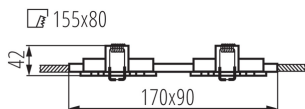

Ceiling-mounted spotlight fitting

Kanlux SEIDY is a popular family of holders in which you can choose from 1 to 4 light points. You will compose ideal lighting of coffee shops, hotel interiors and privacy interiors of them.

GENERAL DATA:

Colour: black matt

Necessity of using self-shielding lamps: yes

Place of assembly: Recessed mount in the ceiling

Place of application: Indoors

Minimum distance from the illuminated object: 0,5m

The product is not suitable to be installed on a normally flammable surface: >35W

The product is not suitable to be covered with a heat-insulating material: yes

Light source included: no

Length [mm]: 170

Width [mm]: 90

Height [mm]: 42

Assembly hole [mm]: 155x80

Wire length [m]: 0.12

TECHNICAL DATA:

Rated voltage [V]: 12 AC; 12 DC

Maximum power [W]: 2x max 50

Class of protection against electric shock: III

Light source: MR16

Cap: Gx5,3

Ambient temperature range to which the product can be exposed: 5÷25

Enclosure material: aluminum alloy

Connection type: Free cable ends

Wire diameter [mm²]: 0.75

Lighting-fixture angle regulation: in one axis

Lighting-fixture angle regulation [°]: 30

IP class: 20